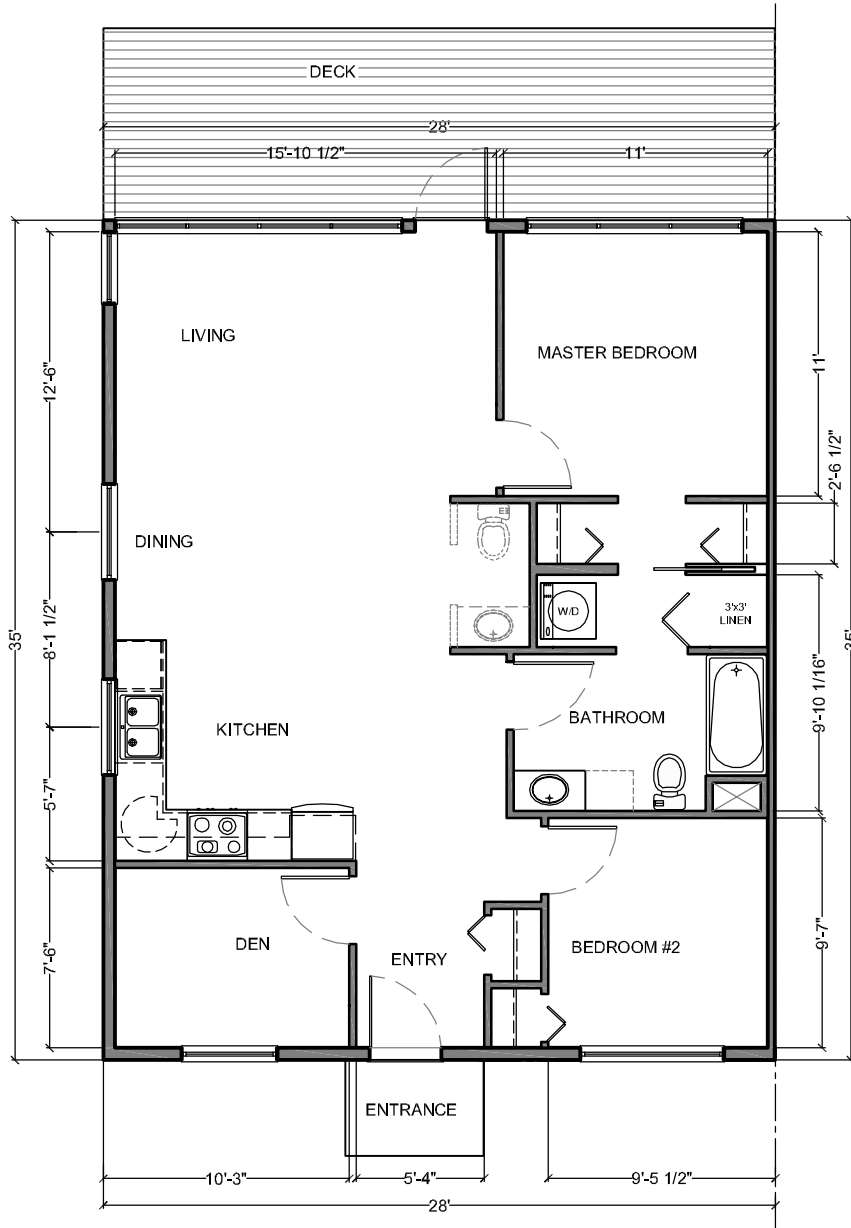

# TYPE E - 2 Bedroom & Den (979 sf)

MOBIUS ARCHITECTURE

HARBOURSIDE COHOUSING

1202

Project NO CL PN

D D

1/8" EQ. 1'

Scale

MAIN FLOOR PLAN

Title

Rev 0

JAN 2014

Date

A-5

Drawing NO